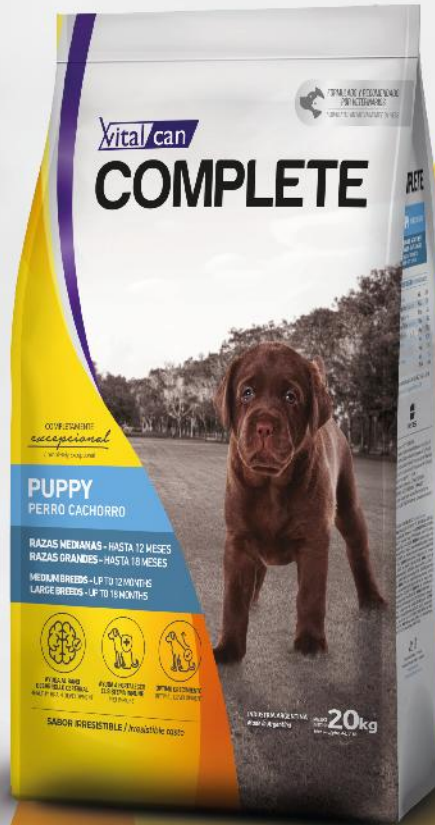

# COMPLETE

COMPLETAMENTE  
*excepcional*  
Completely Exceptional

Complete Perro Cachorro Pequeño 3Kg  
ME08VCP01  
7798098847814

Complete Perro Cachorro Med/Gran 3Kg  
ME08VCP03  
7798098847845

Complete Perro Adulto Pequeño 3Kg  
ME08VCP05  
7798098847869

Complete Perro Cachorro Pequeño 20Kg  
ME08VCP02  
7798098847821

Complete Perro Cachorro Med/Gran 20Kg  
ME08VCP04  
7798098847838

Complete Perro Adulto Pequeño 20Kg  
ME08VCP06  
7798098847876

COMPANEX  
(BOLIVIA) S.A.