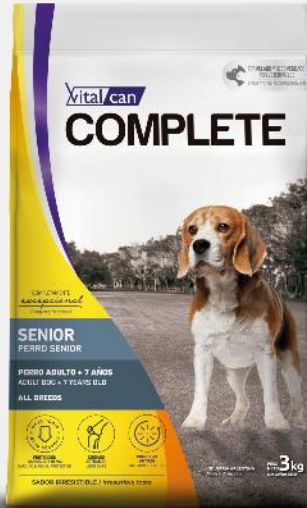

# COMPLETE

COMPLETAMENTE  
*excepcional*  
Completely Exceptional

Complete Perro Cachorro Pequeño 3Kg  
ME08VCP01  
7798098847814

Complete Perro Cachorro Med/Gran 3Kg  
ME08VCP03  
7798098847845

Complete Perro Adulto Pequeño 3Kg  
ME08VCP05  
7798098847869

Complete Perro Cachorro Pequeño 20Kg  
ME08VCP02  
7798098847821

Complete Perro Cachorro Med/Gran 20Kg  
ME08VCP04  
7798098847838

Complete Perro Adulto Pequeño 20Kg  
ME08VCP06  
7798098847876

COMPANEX  
(BOLIVIA) S.A.

# COMPLETE

COMPLETAMENTE  
*excepcional*  
Completely Exceptional

Complete Perro  
Adulto Med/Gran 3Kg  
ME08VCP07  
7798098847883

Complete Perro  
Adulto Senior 3Kg  
ME08VCP09  
7798098847913

Complete Perro  
Adulto Control Peso 3Kg  
ME08VCP10  
7798098847937